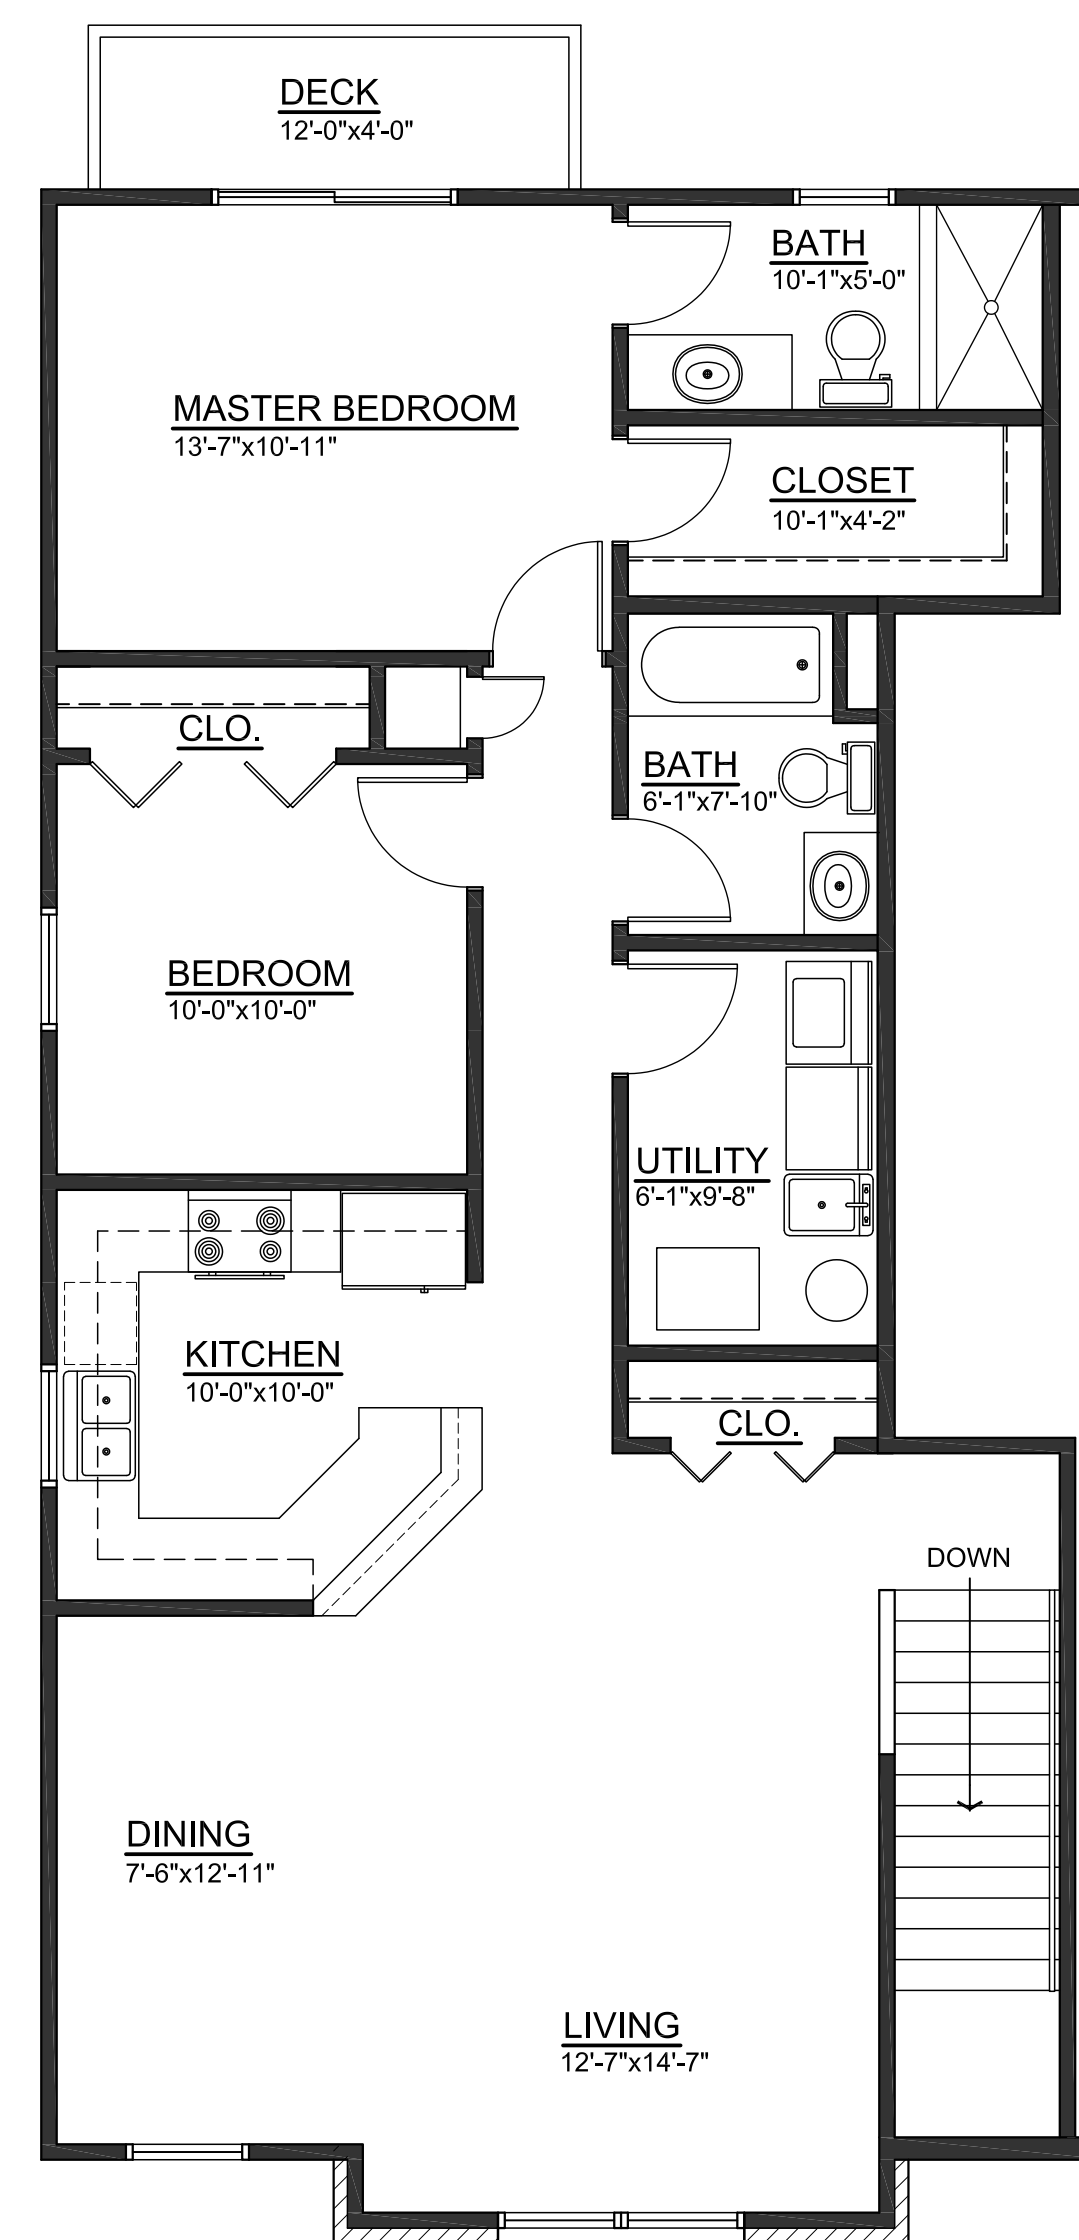

SOMERSET PLACE COMMUNITY

BY CHIRCO CONSTRUCTION
TELEGRAPH ROAD
MONROE, MICHIGAN

"THE BOULEVARD" *

"THE VIEW" *

"THE VIEW" GARAGE (BELOW) *

"THE PARKWAY" *

* ABOVE PLANS ARE REVERSED ON ALTERNATE SIDE OF BUILDING