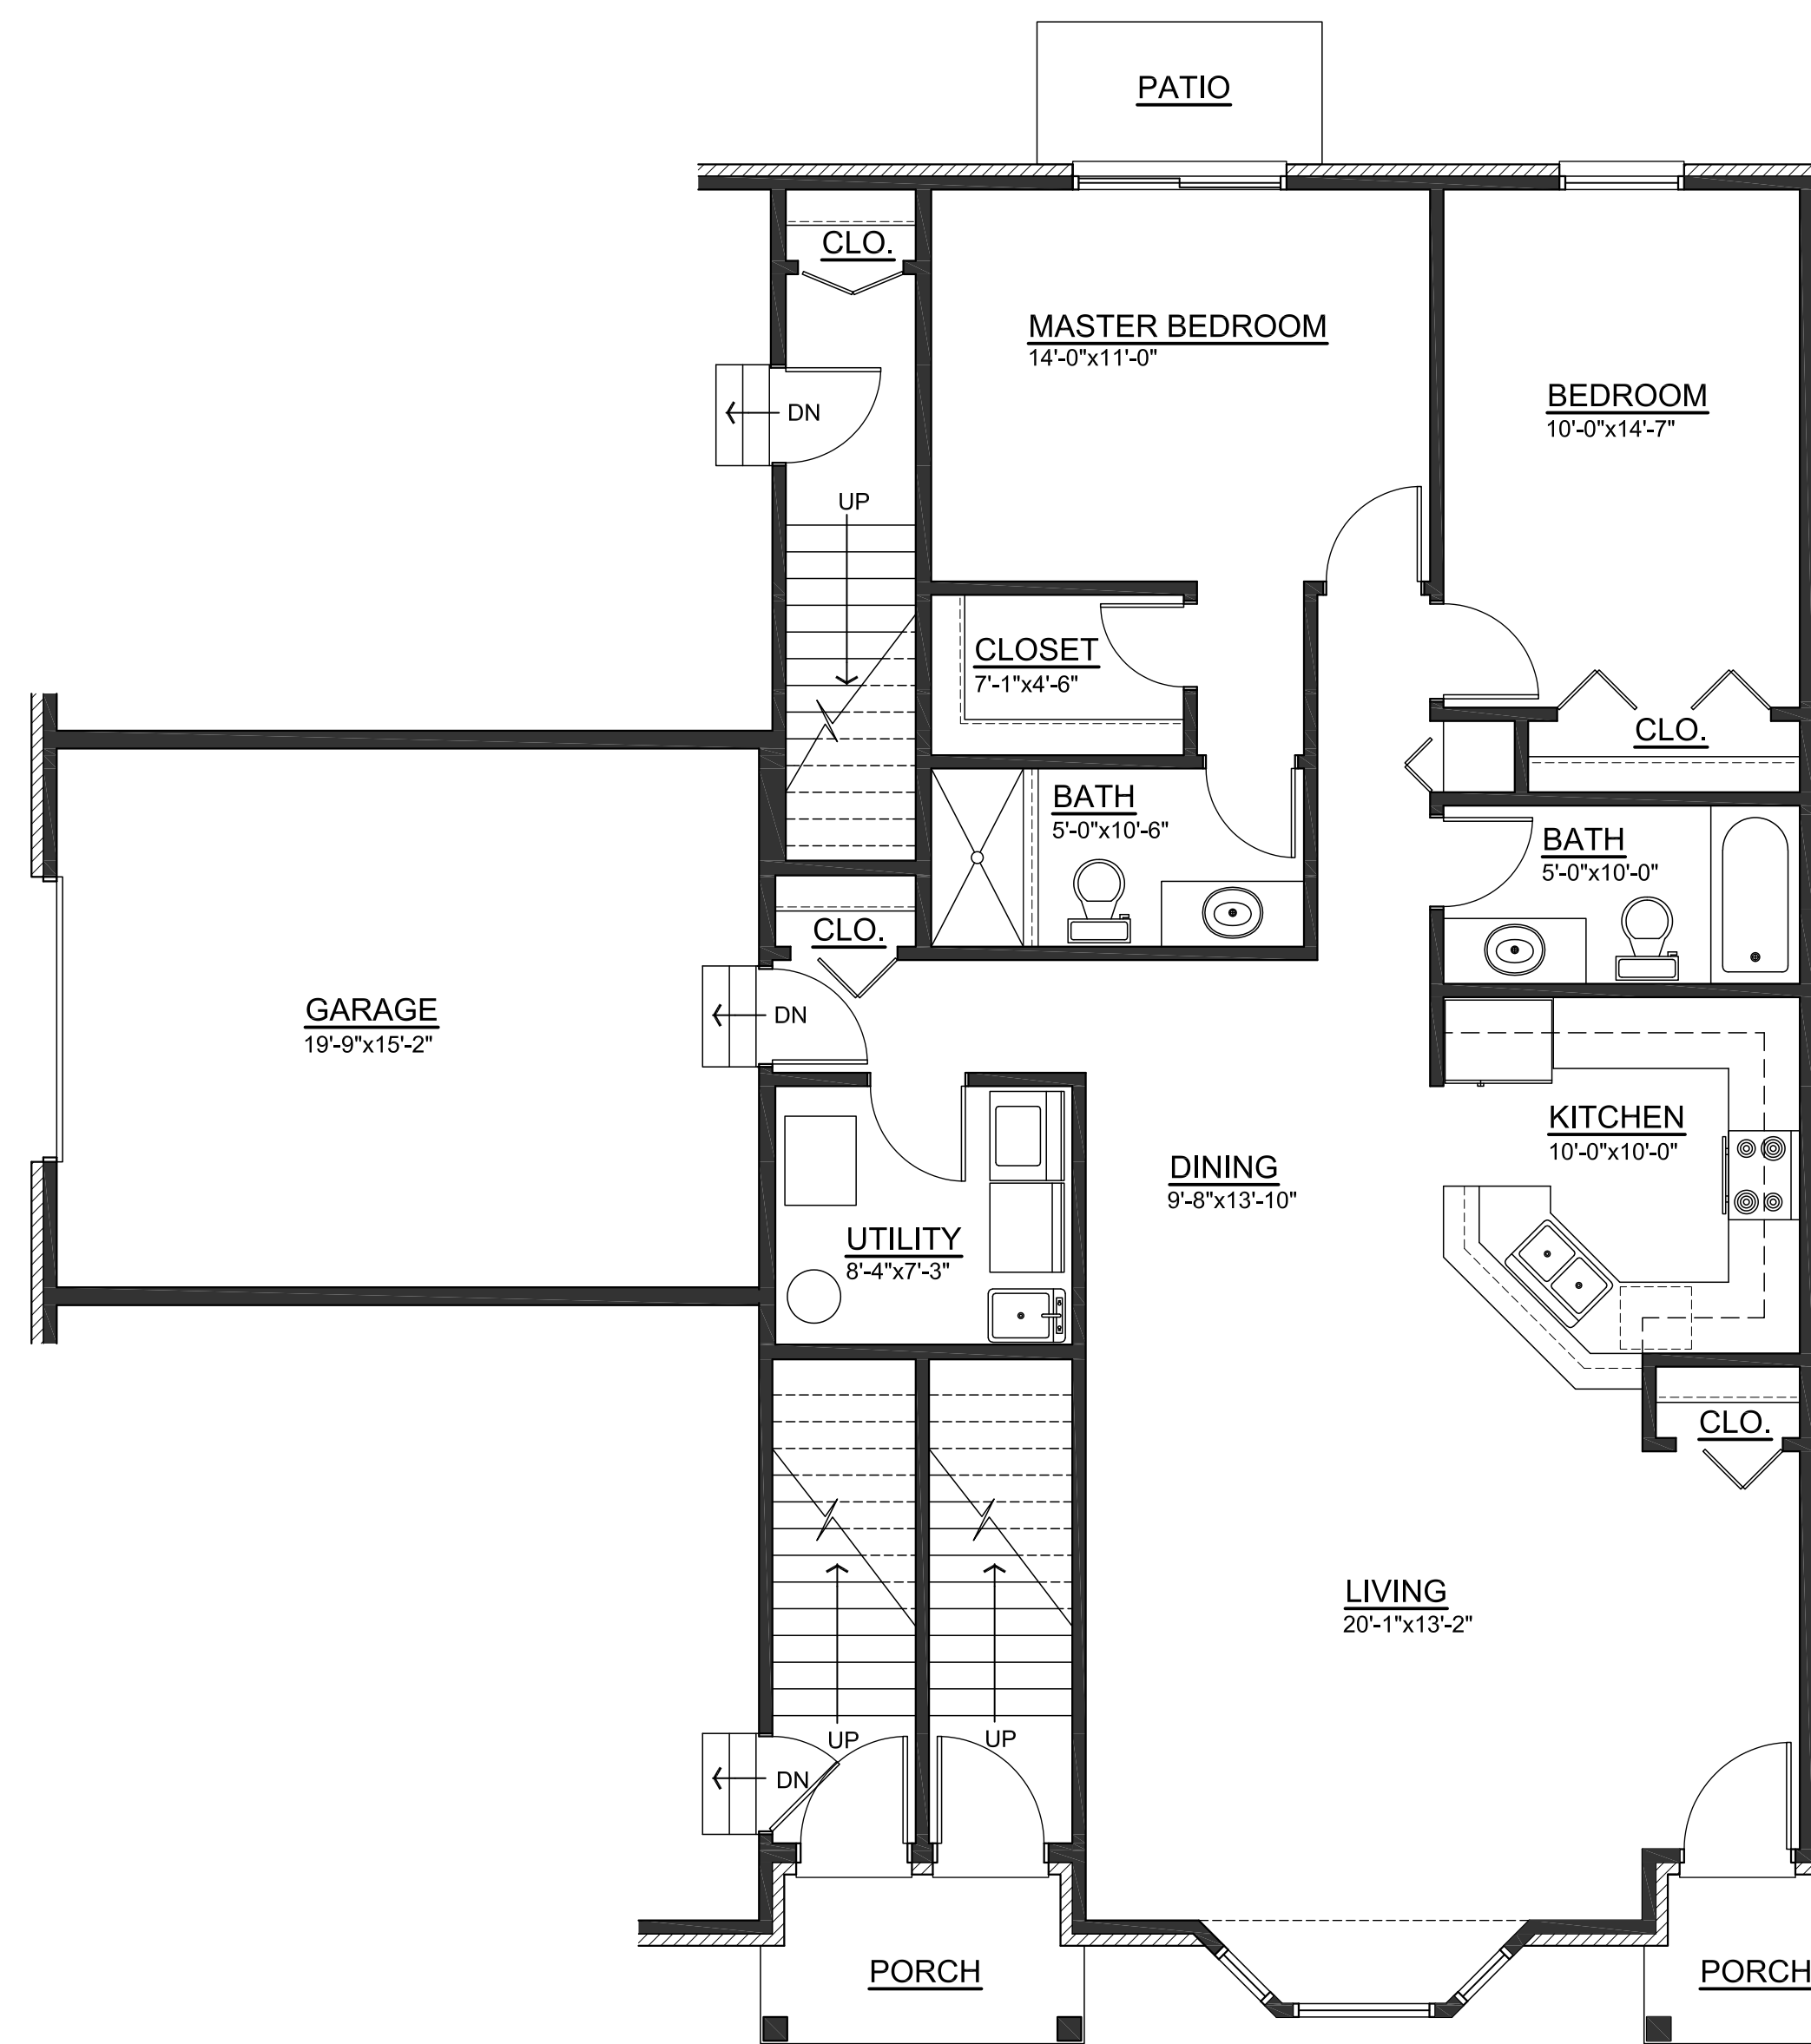

SOMERSET PLACE COMMUNITY

BY CHIRCO CONSTRUCTION
TELEGRAPH ROAD
MONROE, MICHIGAN

"THE BOULEVARD" *

"THE VIEW" *

"THE VIEW" GARAGE (BELOW) *

"THE PARKWAY" *

* ABOVE PLANS ARE REVERSED ON ALTERNATE SIDE OF BUILDING